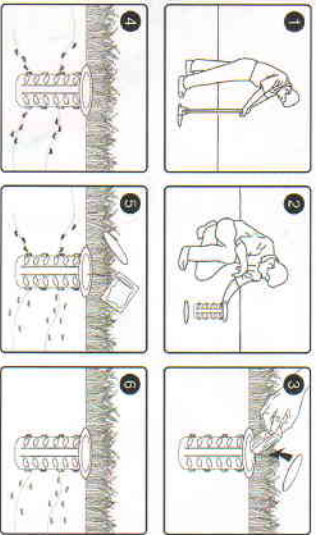

- ADVANTAGES:**
- Does not cause damage to property and landscape
 - Active ingredient does not pollute stream, water system and soil.
 - No contact with children and pet
 - Can be install almost anywhere
 - No sound pollution and it takes less than 30 minutes to install one bait station
 - Safe choice where home owners are sensitive to chemicals.

Exhibit A

Exhibit B